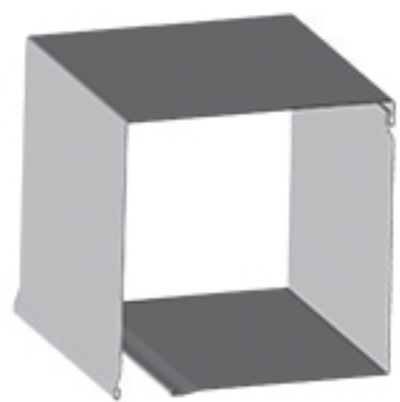

**Housing Shapes**

**Square**

**45 Degree**

**Round**

**Housing Colors**

Box Sizes	5.5"   6"   6.5"   7"   8"   10"						6"   6.5"   7"   8"   10"   12"   16"							6"   6.5"   7"   8"			
	① White	✓	✓	✓	✓	✓	✓	✓	✓	✓	✓	✓	✓	✓	✓	✓	✓
② Brown	✗	✓	✓	✓	✓	✓	✗	✗	✗	✗	✗	✓	✓	✗	✗	✗	✗
③ Ivory	✗	✓	✓	✓	✓	✓	✓	✓	✓	✓	✗	✓	✓	✗	✗	✗	✗
④ Beige	✓	✓	✓	✓	✓	✓	✓	✓	✓	✓	✓	✓	✓	✗	✓	✗	✓
⑤ Gray	✗	✓	✓	✓	✓	✓	✓	✗	✓	✓	✓	✓	✓	✗	✓	✓	✓
⑥ Bronze	✓	✓	✓	✓	✓	✓	✓	✓	✓	✓	✓	✓	✗	✗	✗	✗	✗
⑦ Anodized	✗	✓	✓	✓	✓	✓	✗	✗	✓	✓		✓	✓	✓	✓	✓	✓